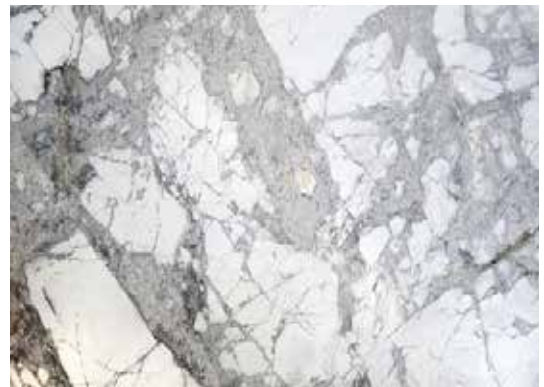

Natural Creation

“ Learn that genuinely beautiful design is in our DNA. It's only natural that your home's décor, accessories, and furnishings revolve around it. ”

Marble

Marble is a beautiful natural stone that comes in a variety of hues and patterns. Its composition leads to a mirror-like polish finish, which genuinely gives it a one-of-a-kind look and feel.

AQUILA

CALACATTA VIOLA

CALACATTA

COTE D AZUR

BIANCO CARRARA

STATUARIETTO

LORDE WHITE

ELBA

VISCOUNT WHITE

TITANIUM

COLONIAL WHITE

BLACK FOREST

Limestone

Limestone is a sedimentary rock mostly made of calcium carbonate. It is often made up of microscopic fossils, shell pieces, and other fossilized detritus. Limestone is often gray in color, although it can also be white, yellow, or brown.